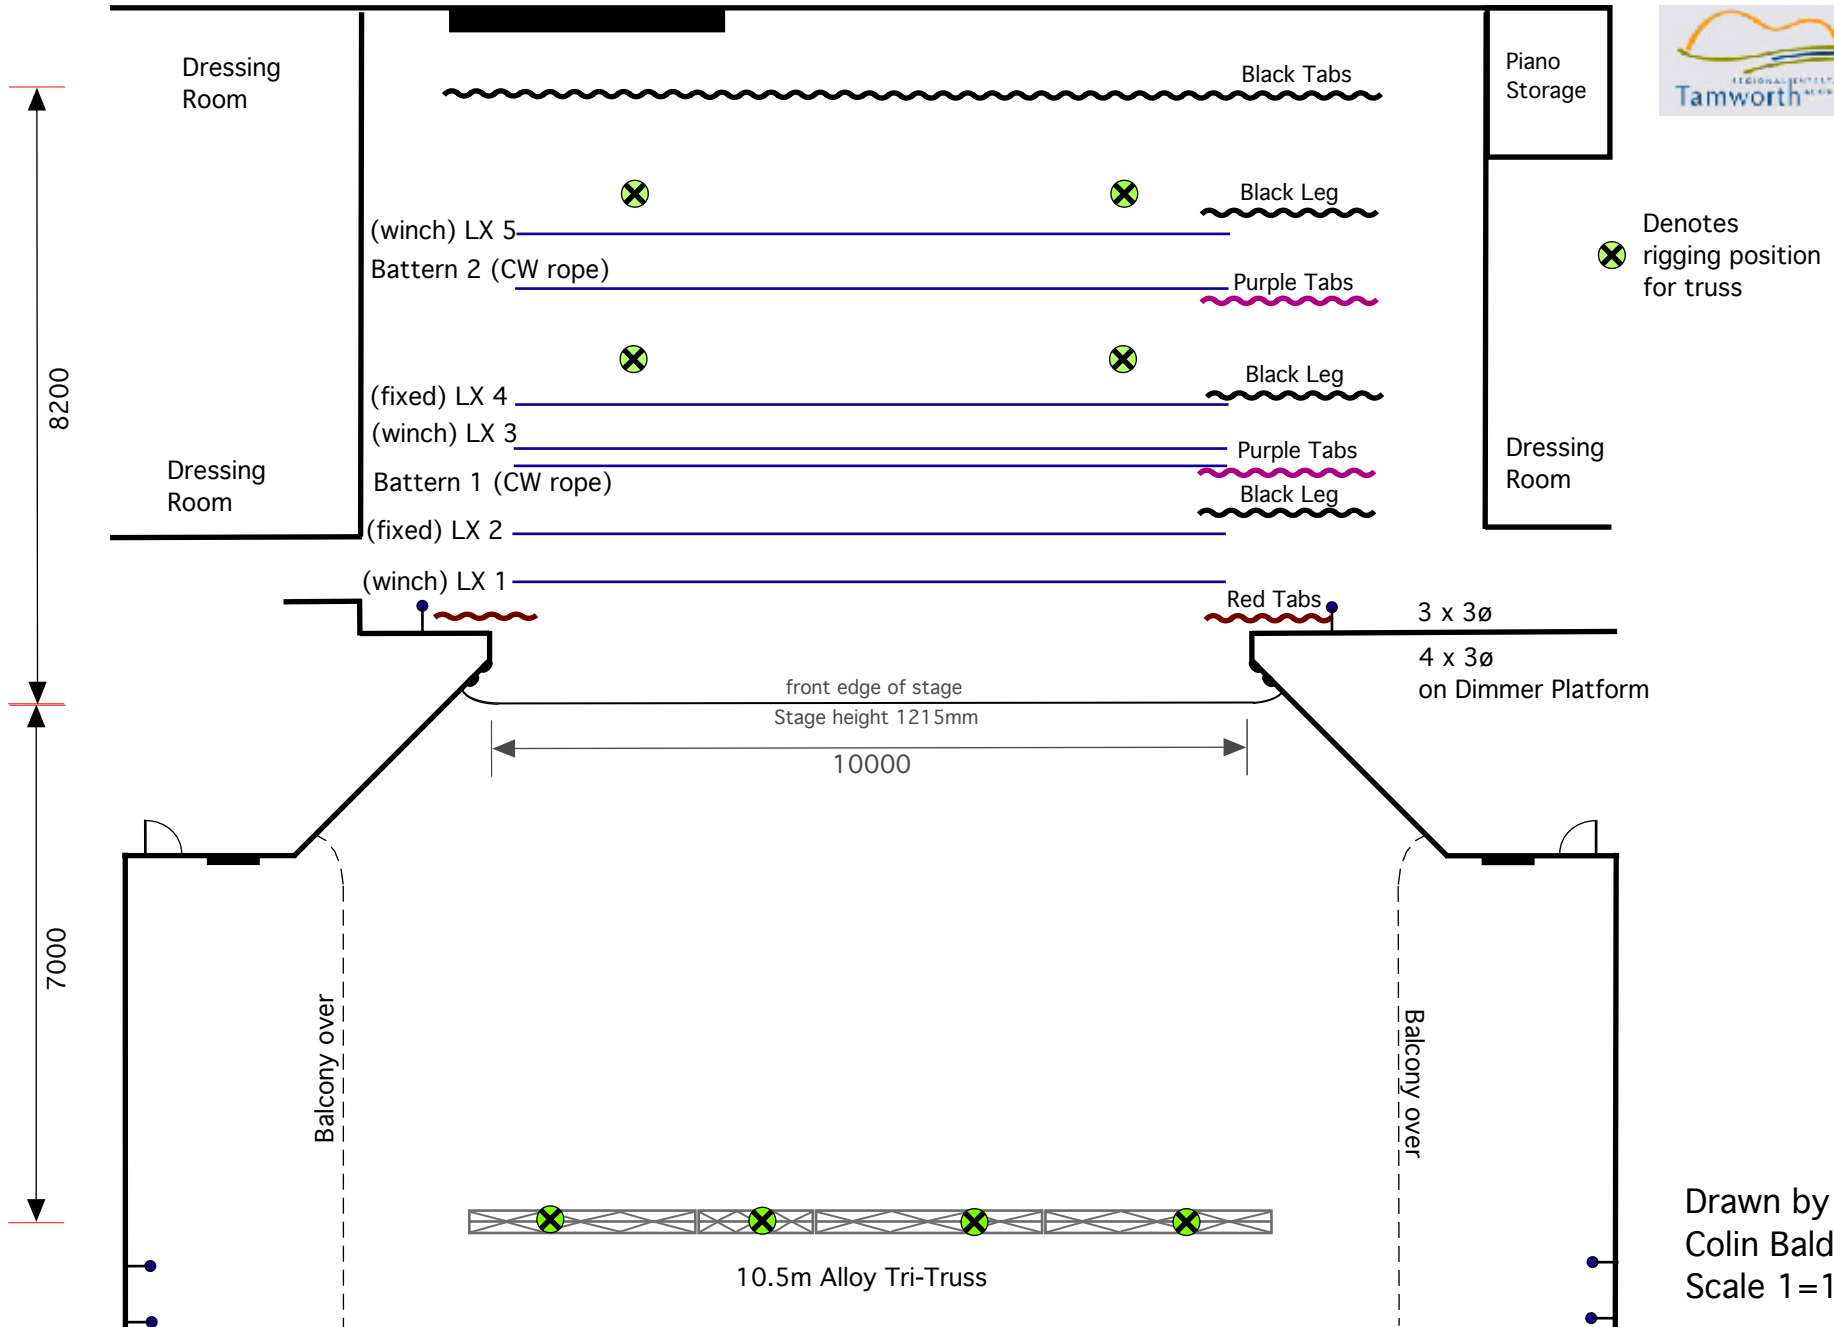

# Tamworth Town Hall

Drawn by  
 Colin Baldwin  
 Scale 1=100